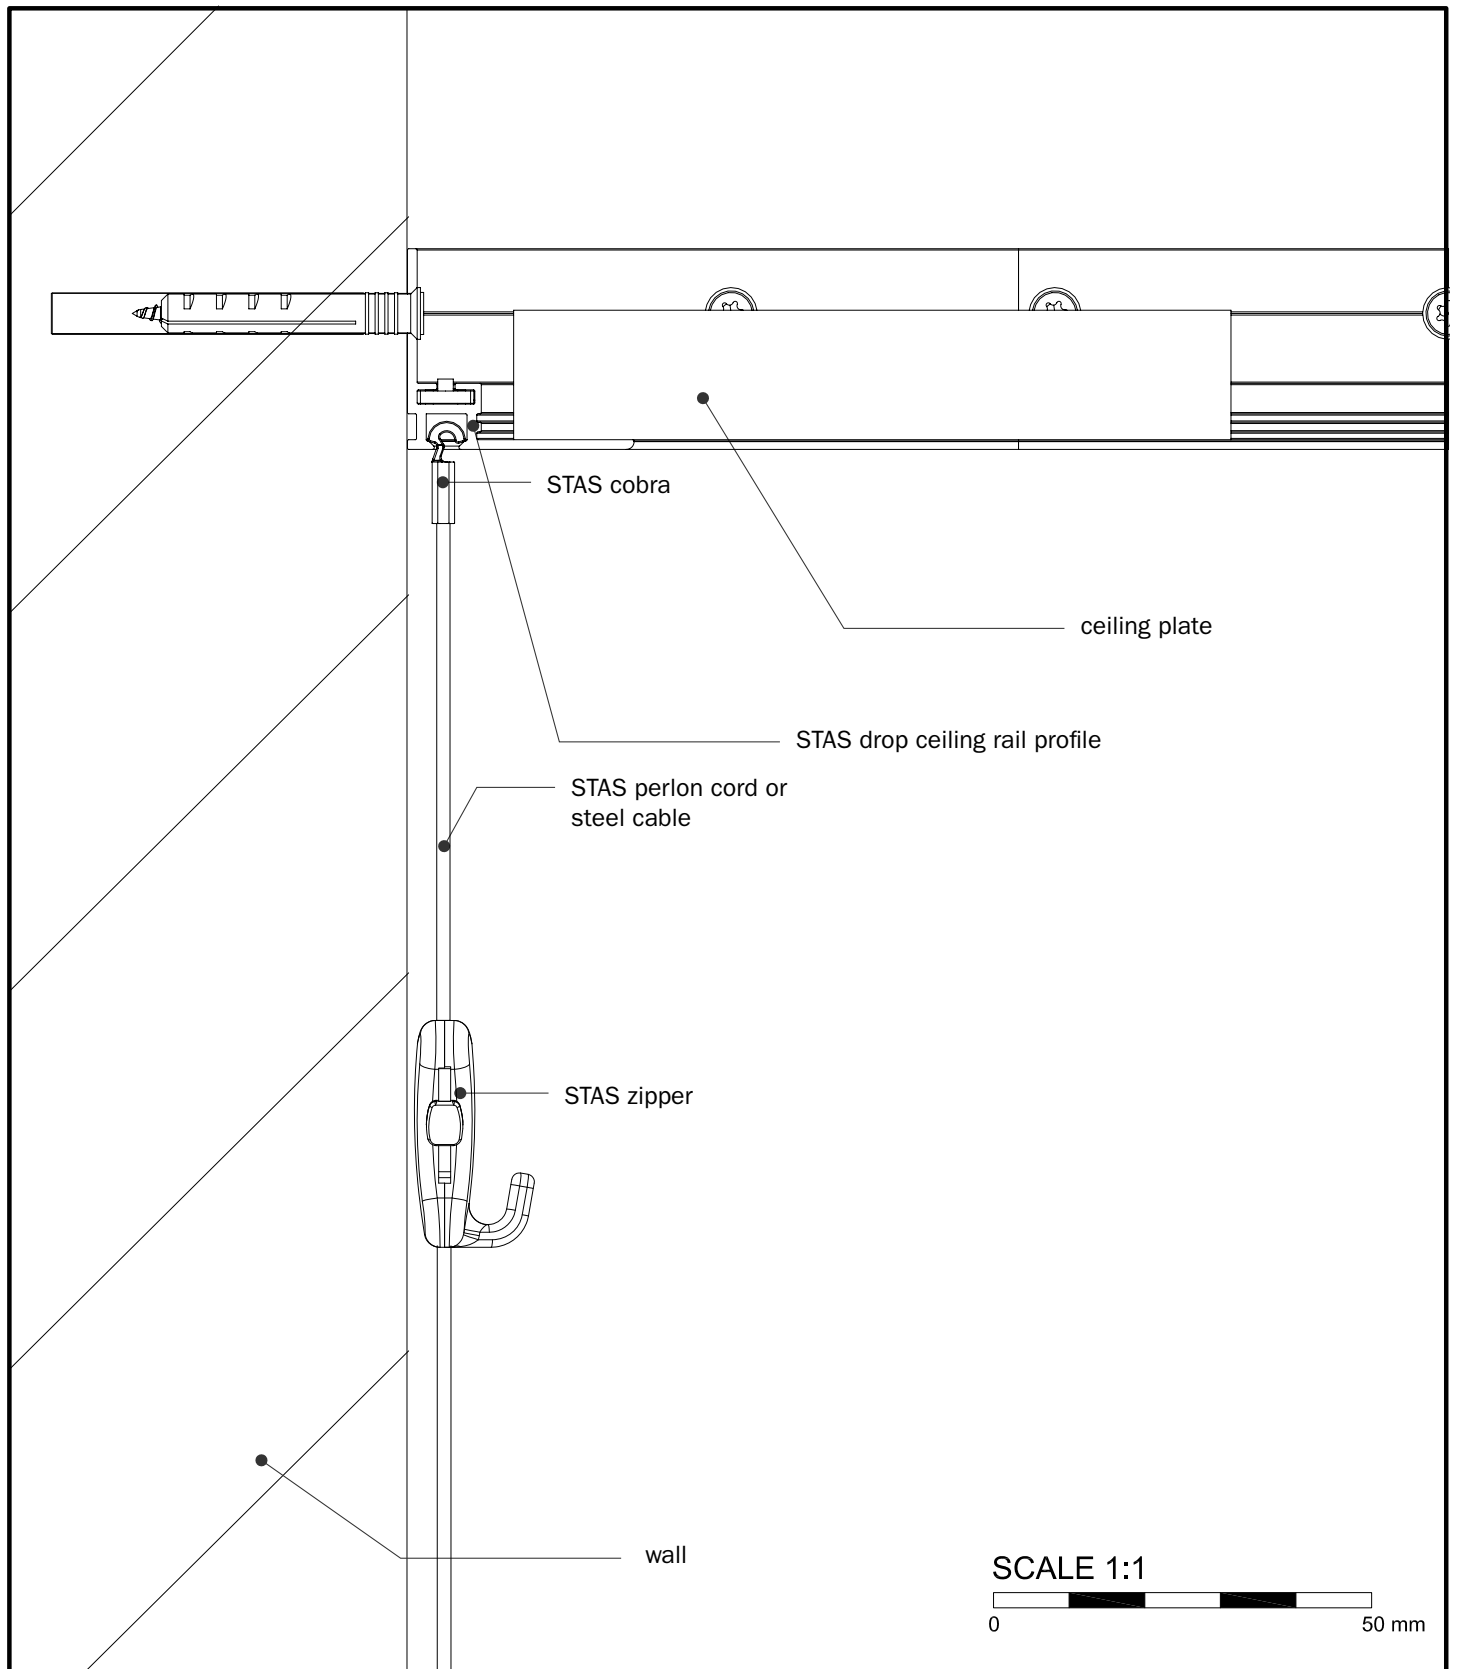

STAS drop ceiling rail picture hanging systems

Features:

- aluminium
- dimensions 31 x 35 mm
- capable of carrying loads up to 25 kg per meter

options:

- hooks and cords are available in various lengths, transparent or steel cable