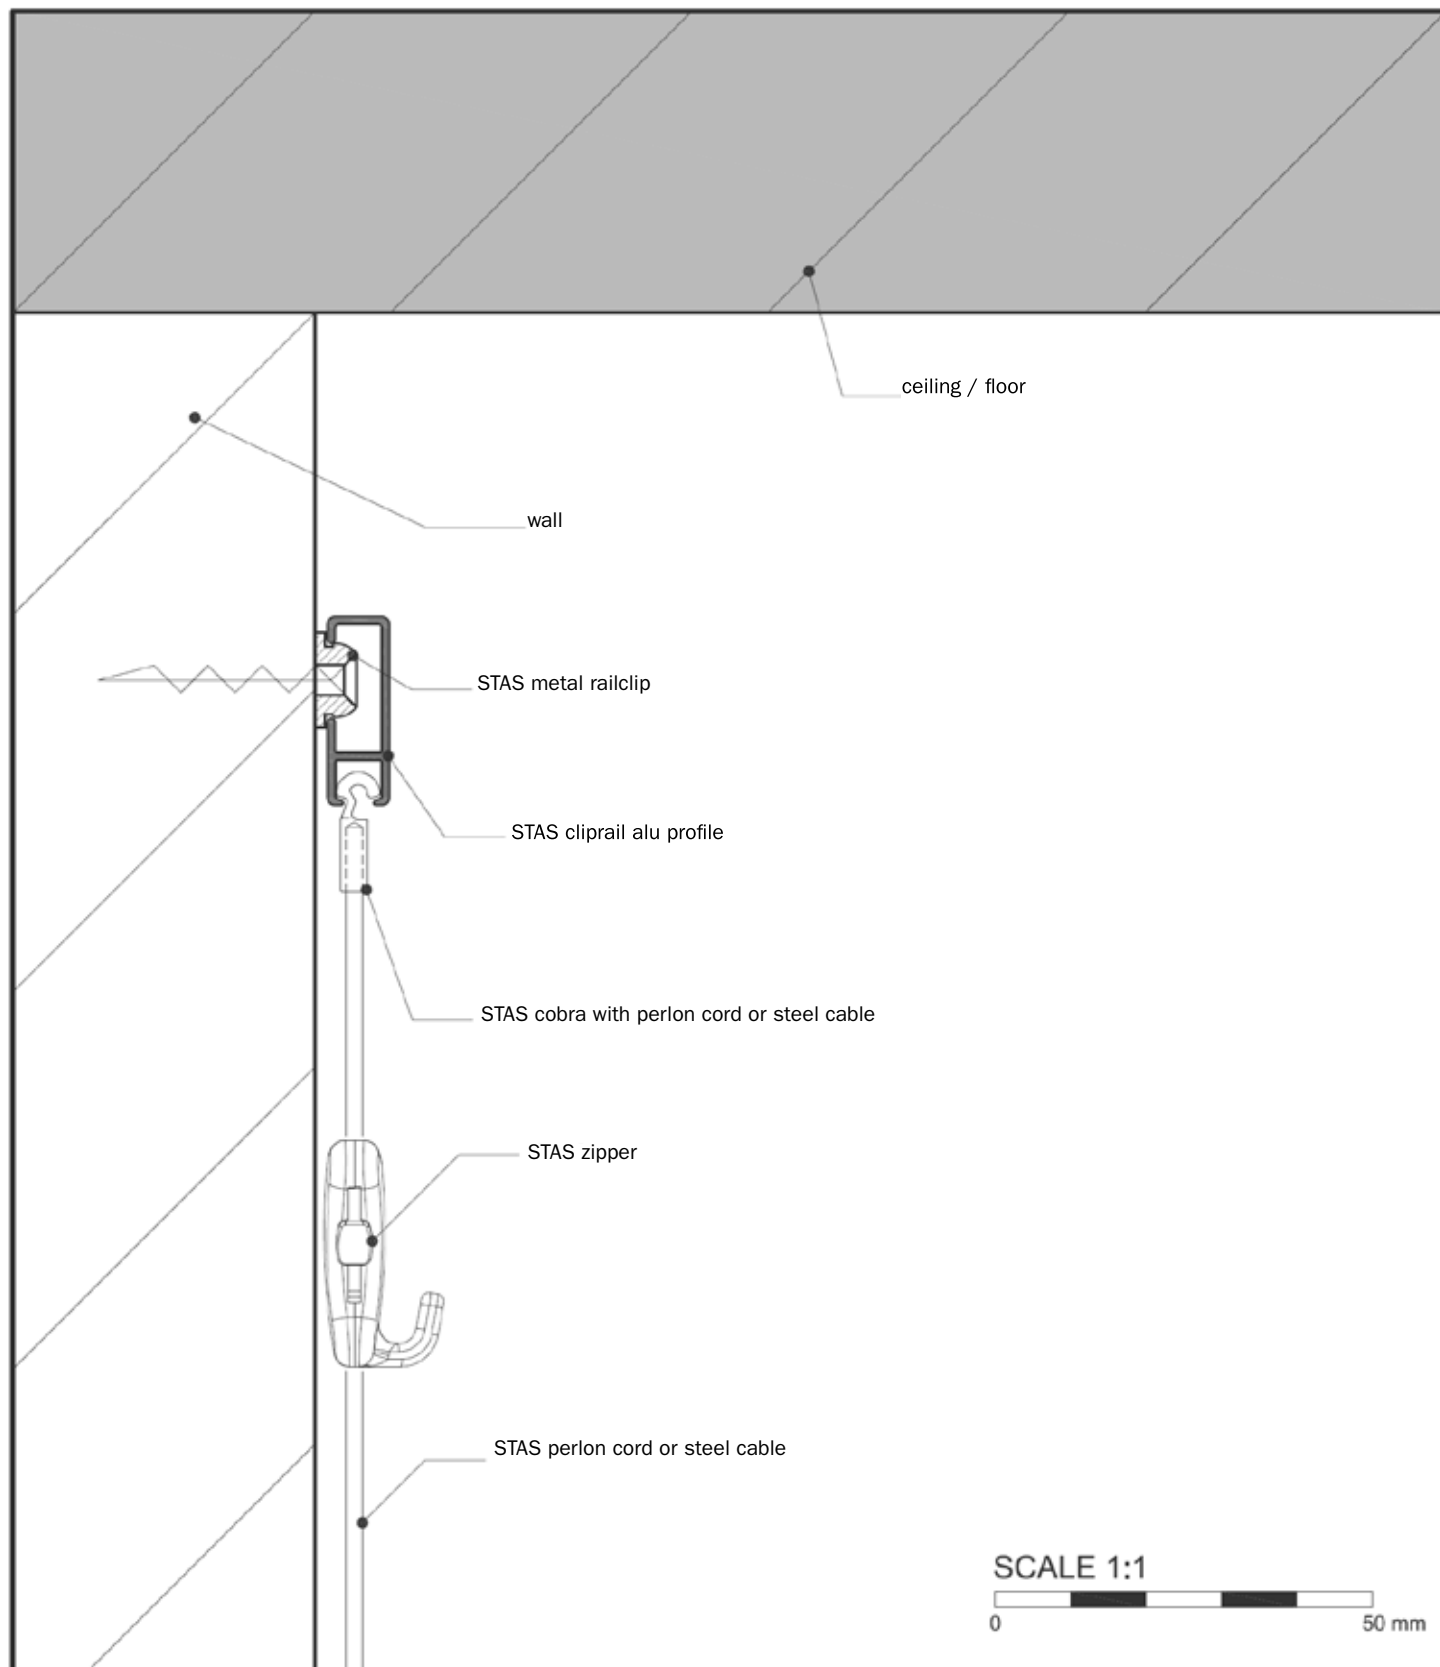

# STAS cliprail picture hanging systems

## features:

- aluminium rail
- dimensions 8,2 x 25 mm
- capable of carrying loads up to 20 kg per meter

## options:

- hooks and cords are available in various lengths, transparent or steel cable
- standard colour rail; RAL 9016 (white) or natural aluminium. Other colours and finishing on request

STAS supplies multifunctional picture hanging systems and accessories for every wall and ceiling,