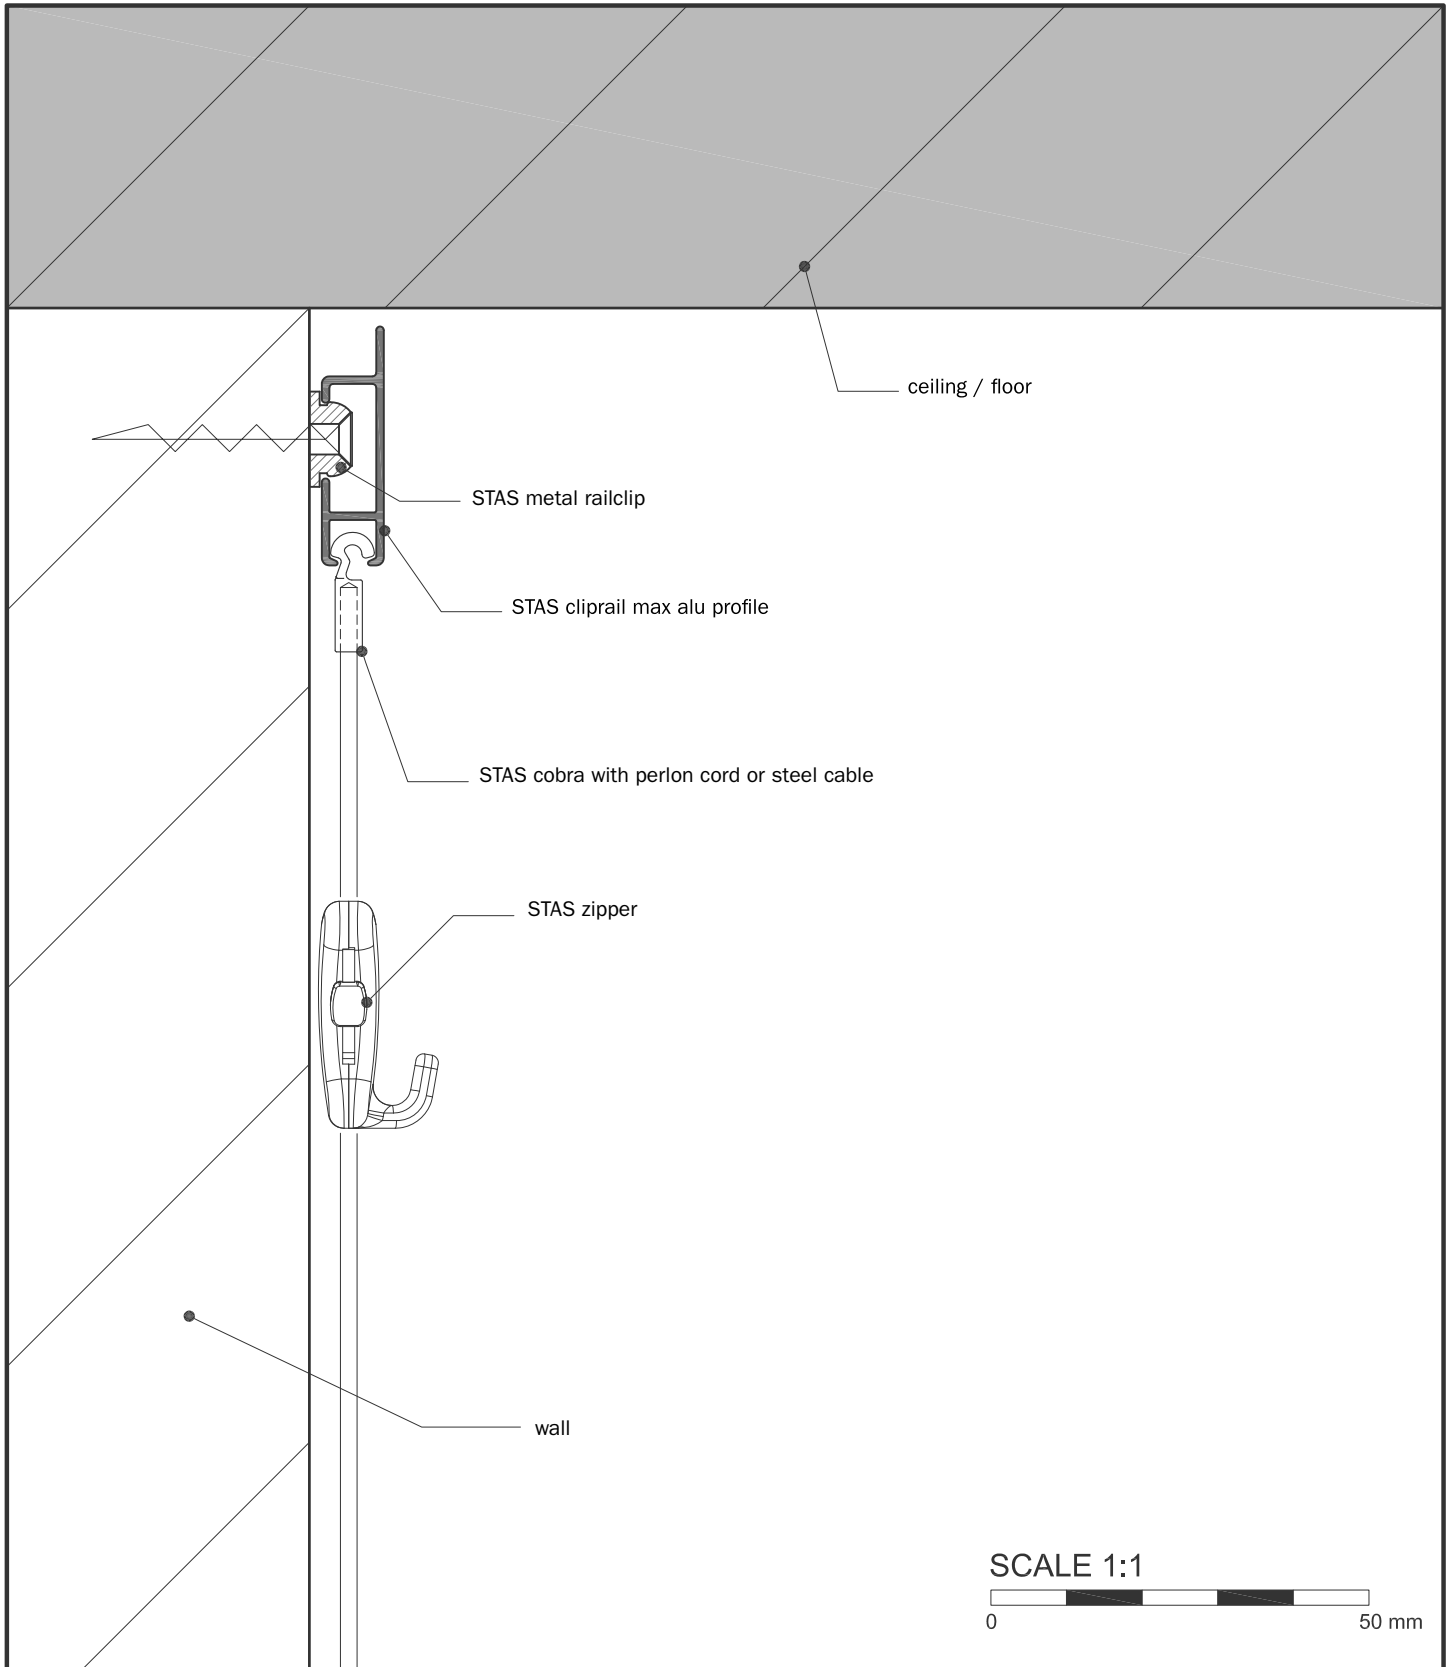

STAS cliprail max picture hanging systems

features:

- aluminium rail
- dimensions 8,2 x 32 mm
- capable of carrying loads up to 25 kg per meter

options:

- hooks and cords are available in various lengths, transparent or steel cable
- standard colour rail; RAL 9016 (white) or natural aluminium. Other colours and finishing on request
- butts up to the ceiling to create a neat joint