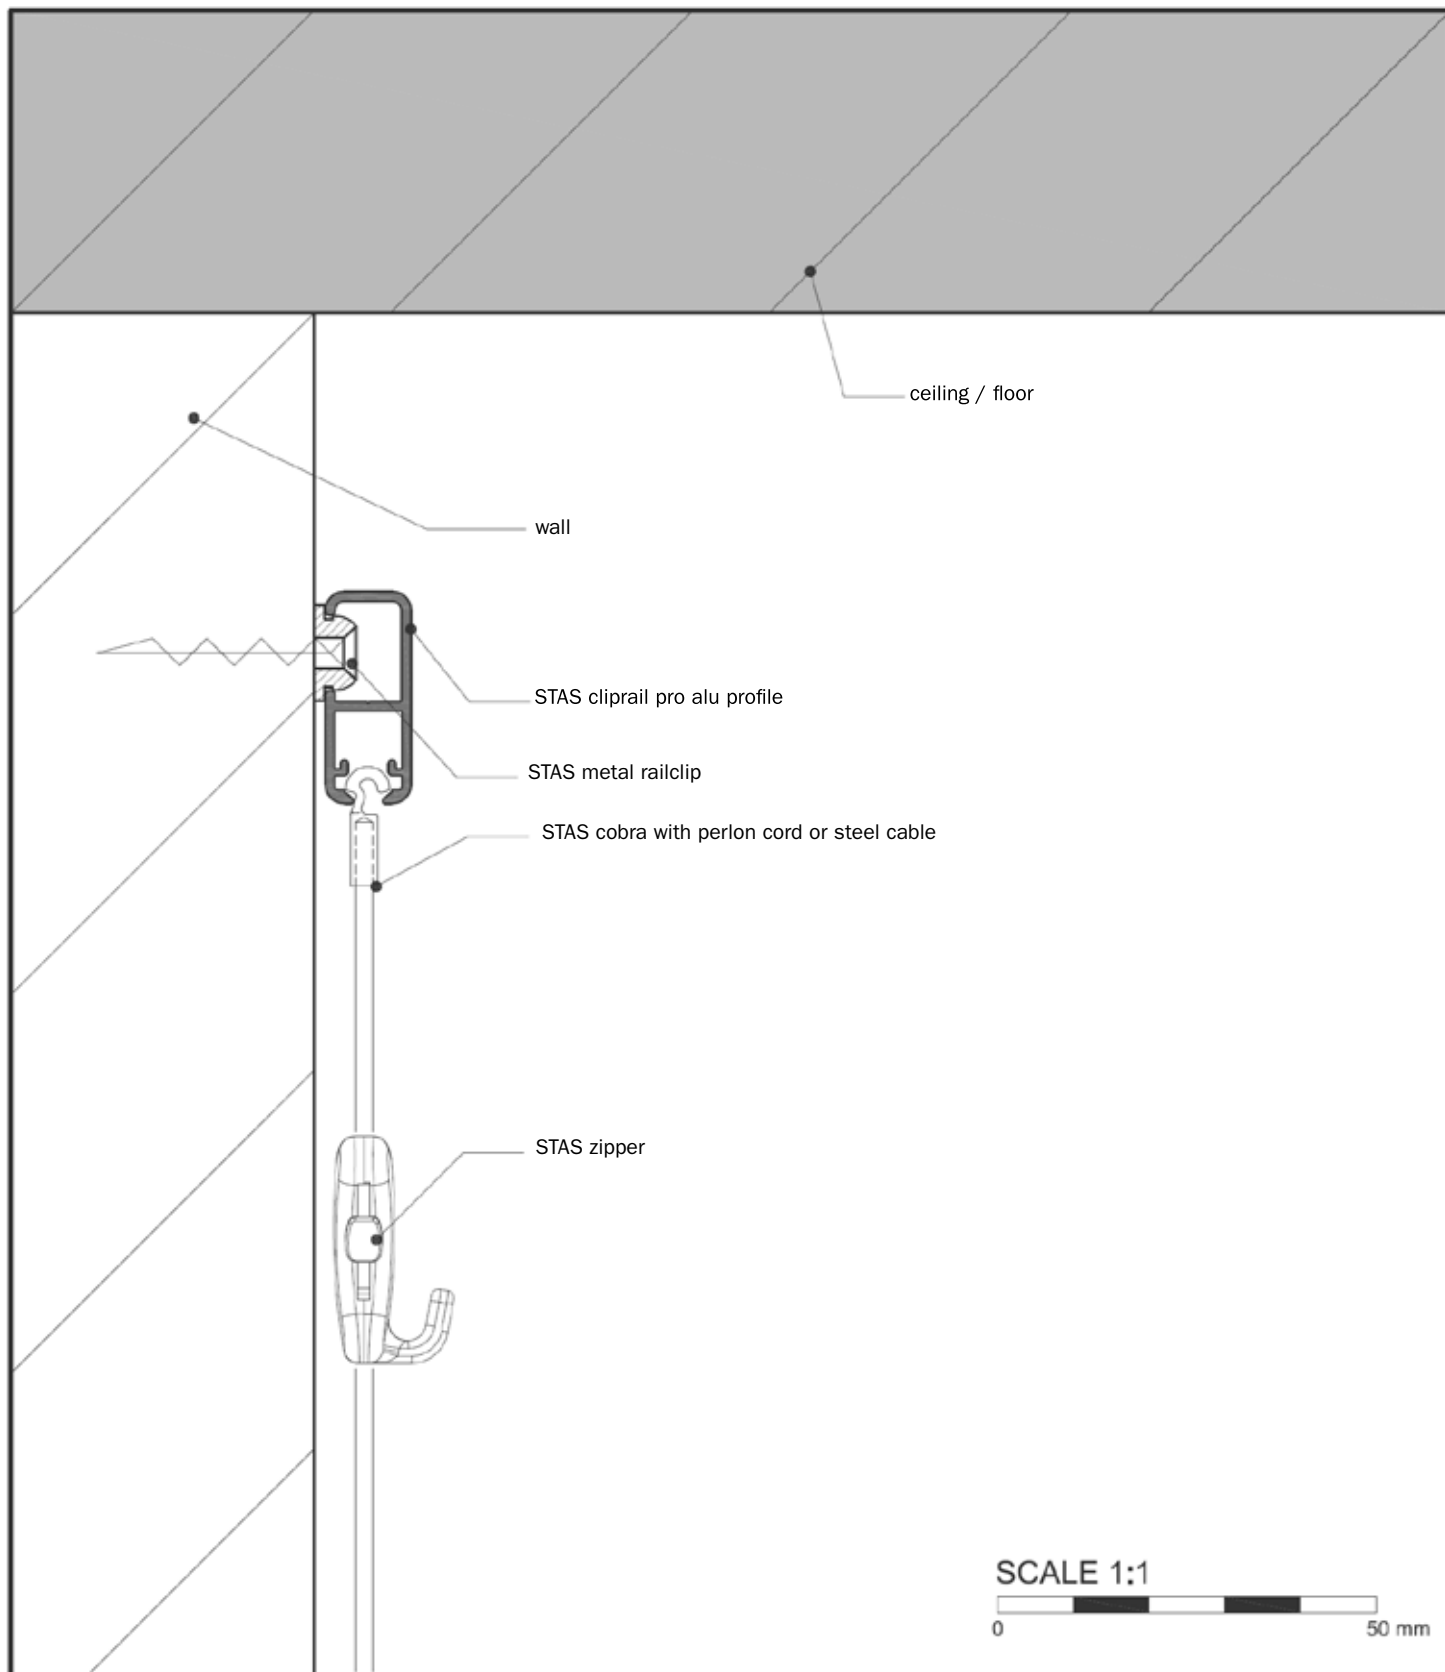

# STAS cliprail pro picture hanging systems

## features:

- aluminium rail
- dimensions 11 x 28 mm
- capable of carrying loads up to 45 kg per meter

## options:

- hooks and cords are available in various lengths, transparent or steel cable
- standard colour rail; RAL 9016 (white) or natural aluminium. Other colours and finishing on request

STAS supplies multifunctional picture hanging systems and accessories for every wall and ceiling,