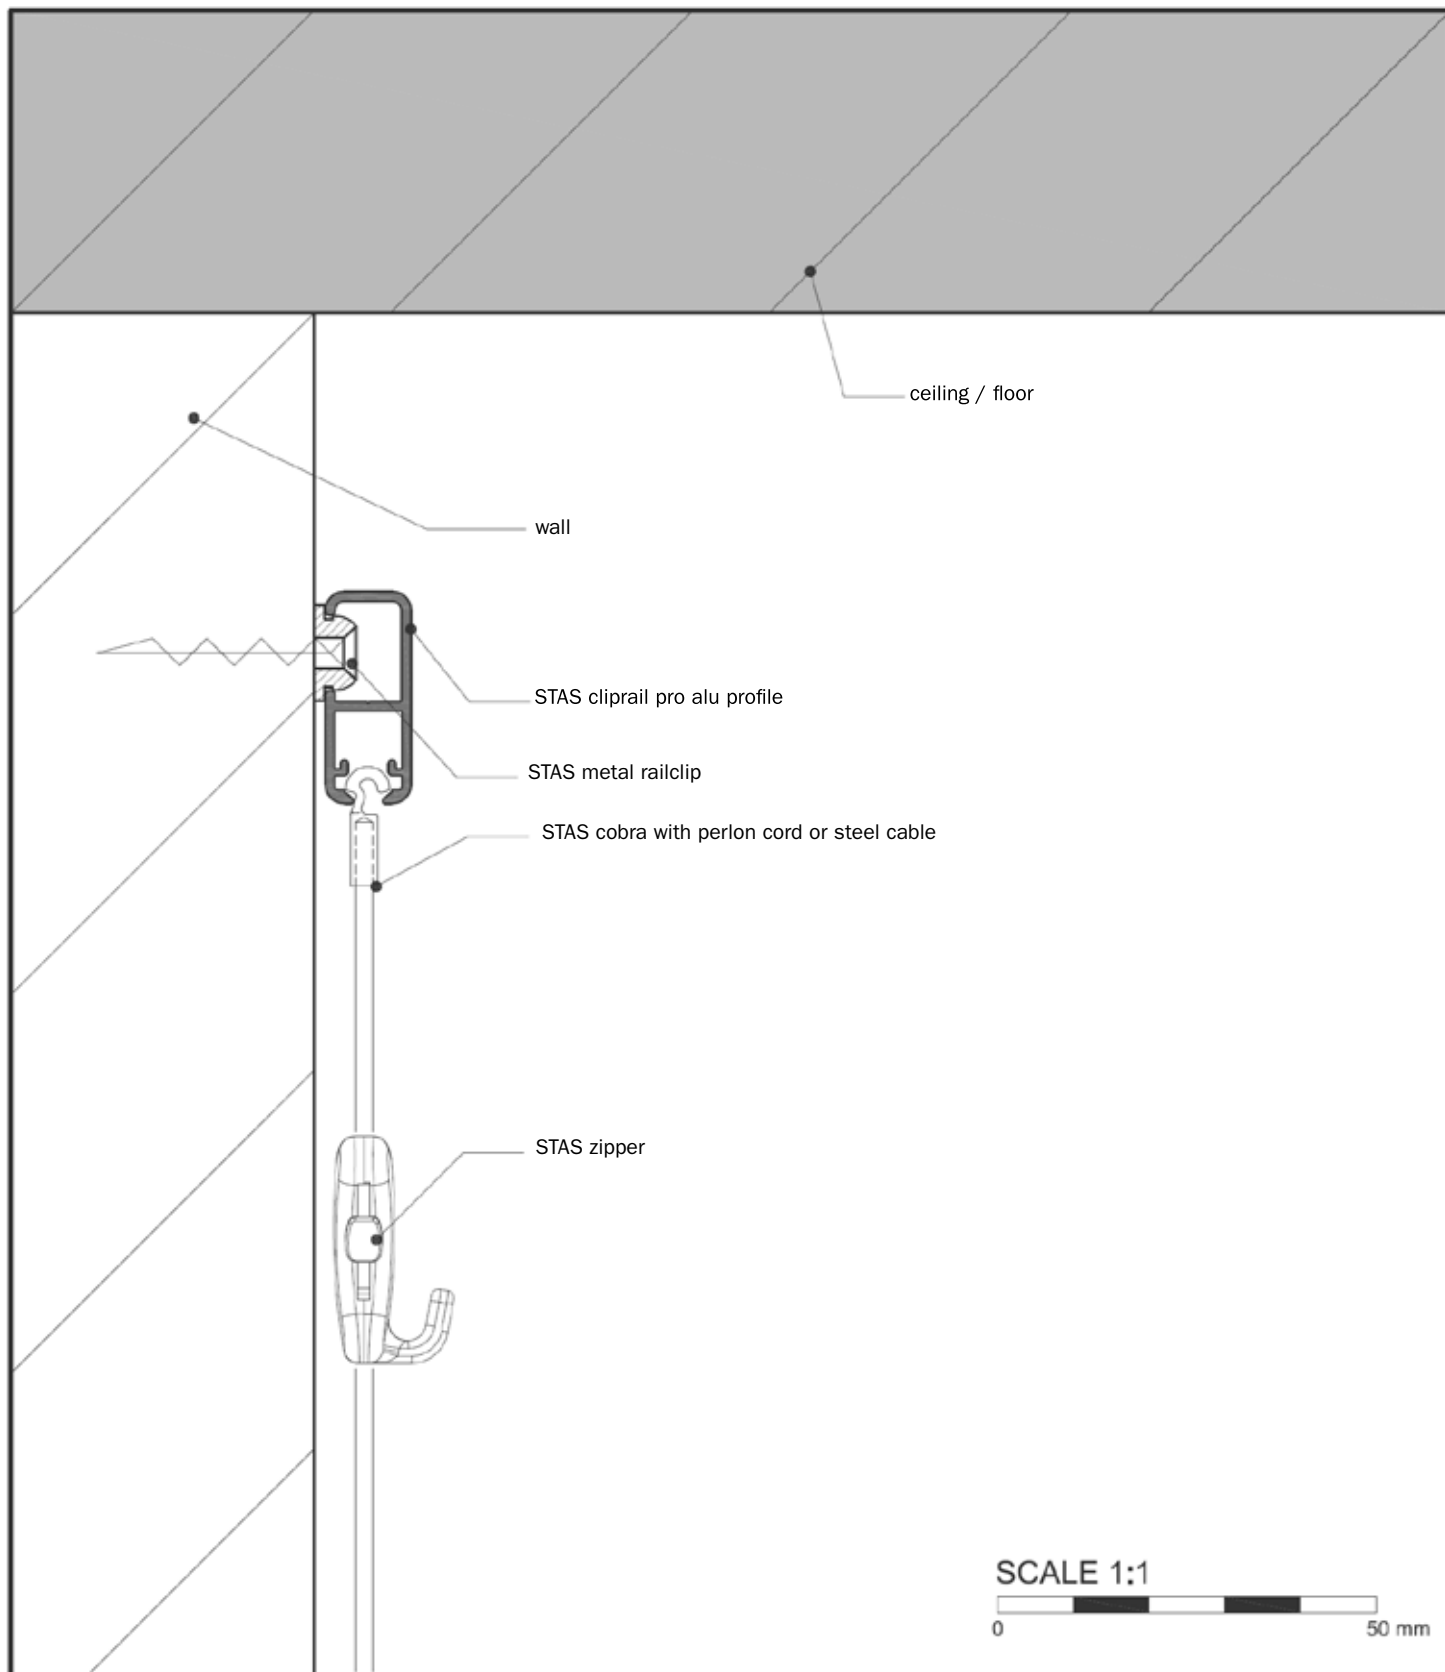

STAS cliprail pro picture hanging systems

features:

- aluminium rail
- dimensions 11 x 28 mm
- capable of carrying loads up to 45 kg per meter

options:

- hooks and cords are available in various lengths, transparent or steel cable
- standard colour rail; RAL 9016 (white) or natural aluminium. Other colours and finishing on request