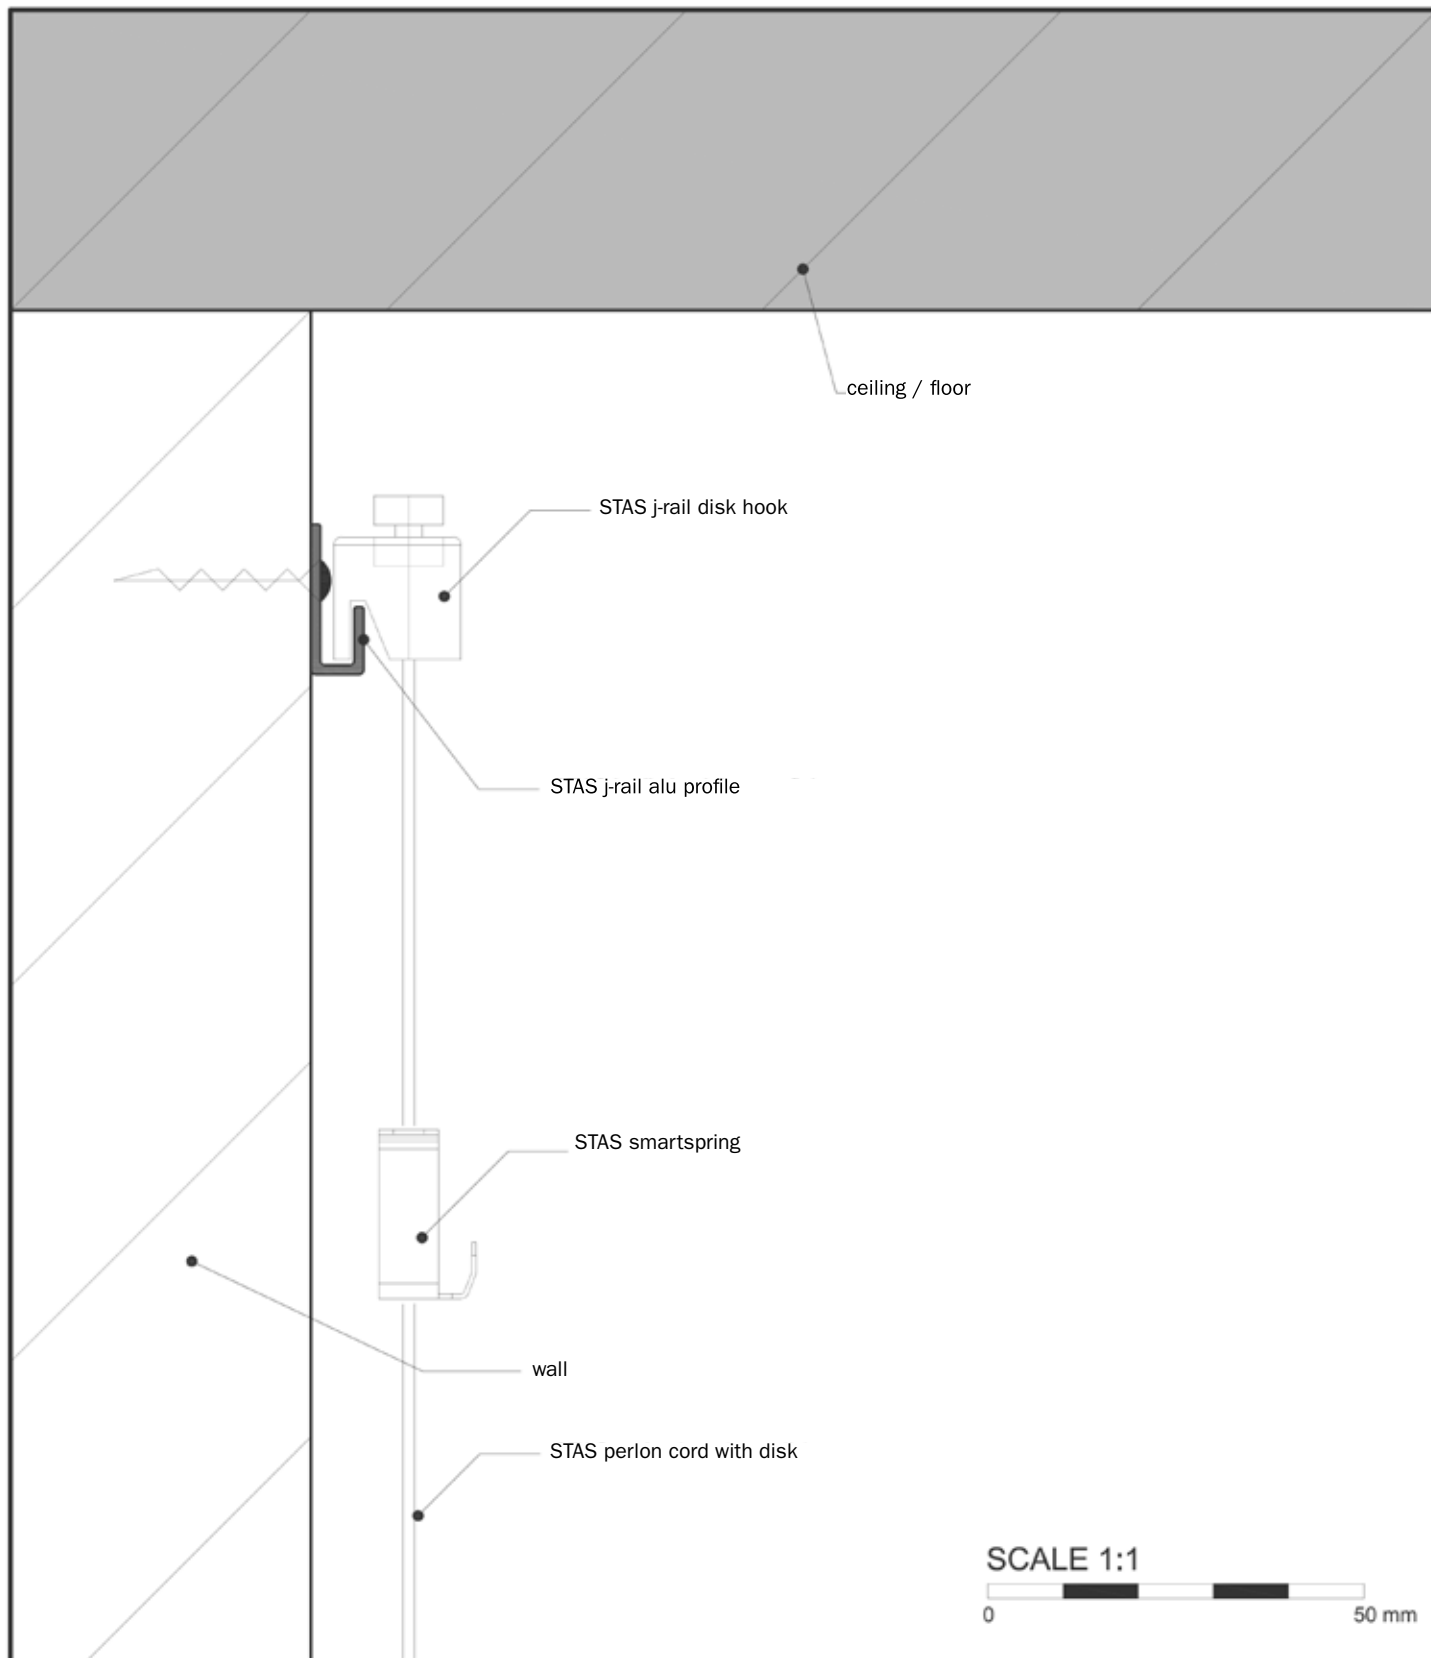

# STAS j-rail picture hanging systems

## features:

- aluminium rail
- dimensions 7 x 20 mm
- capable of carrying loads up to 25 kg per meter