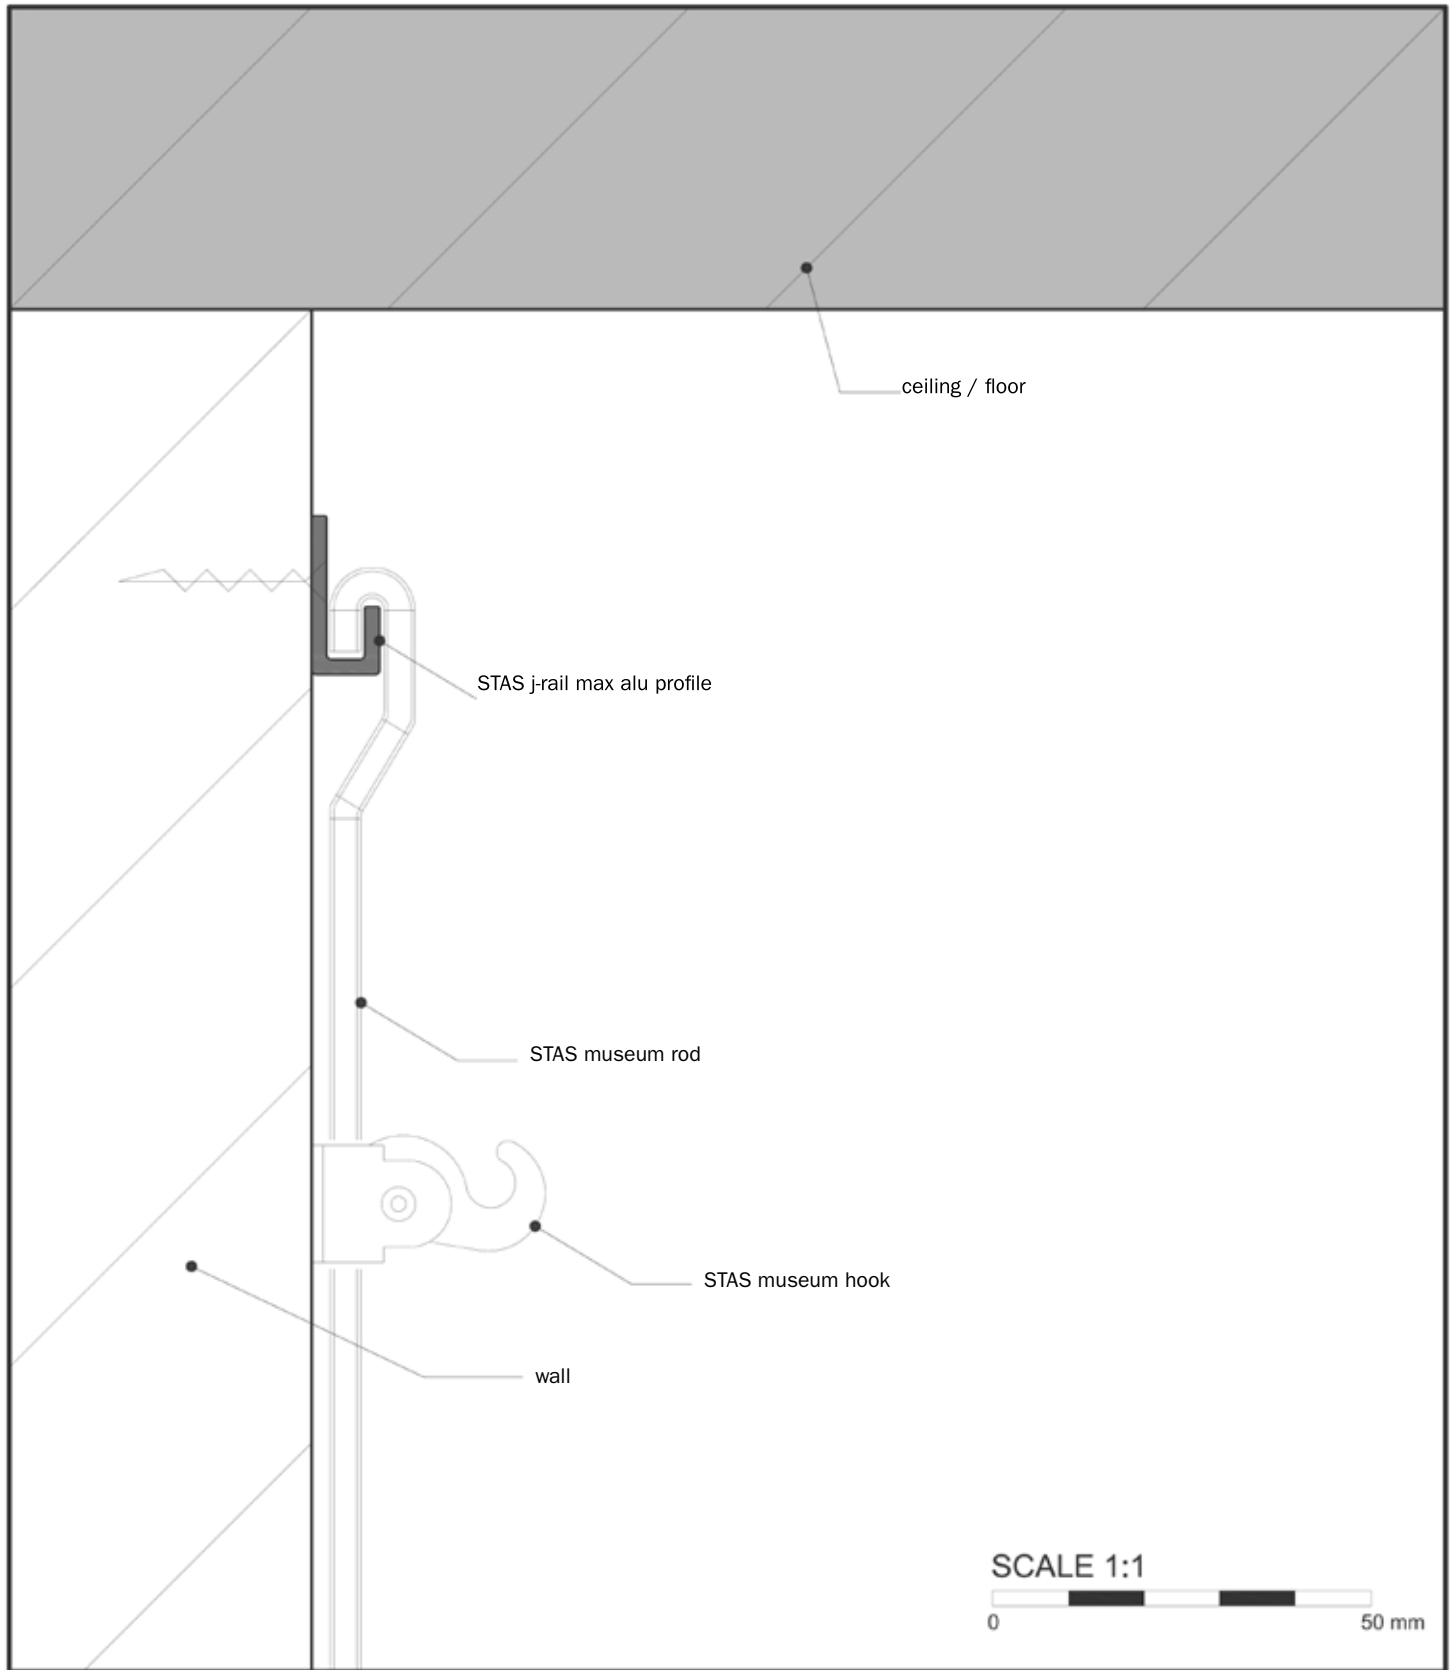

STAS j-rail max picture hanging systems

features:

- aluminium rail
- dimensions 9 x 20 mm
- capable of carrying loads up to 100 kg per meter

options:

- rods are available in various lengths, RAL 9016 (white) or natural aluminium
- other colours and finishing on request
- expandable with security hook