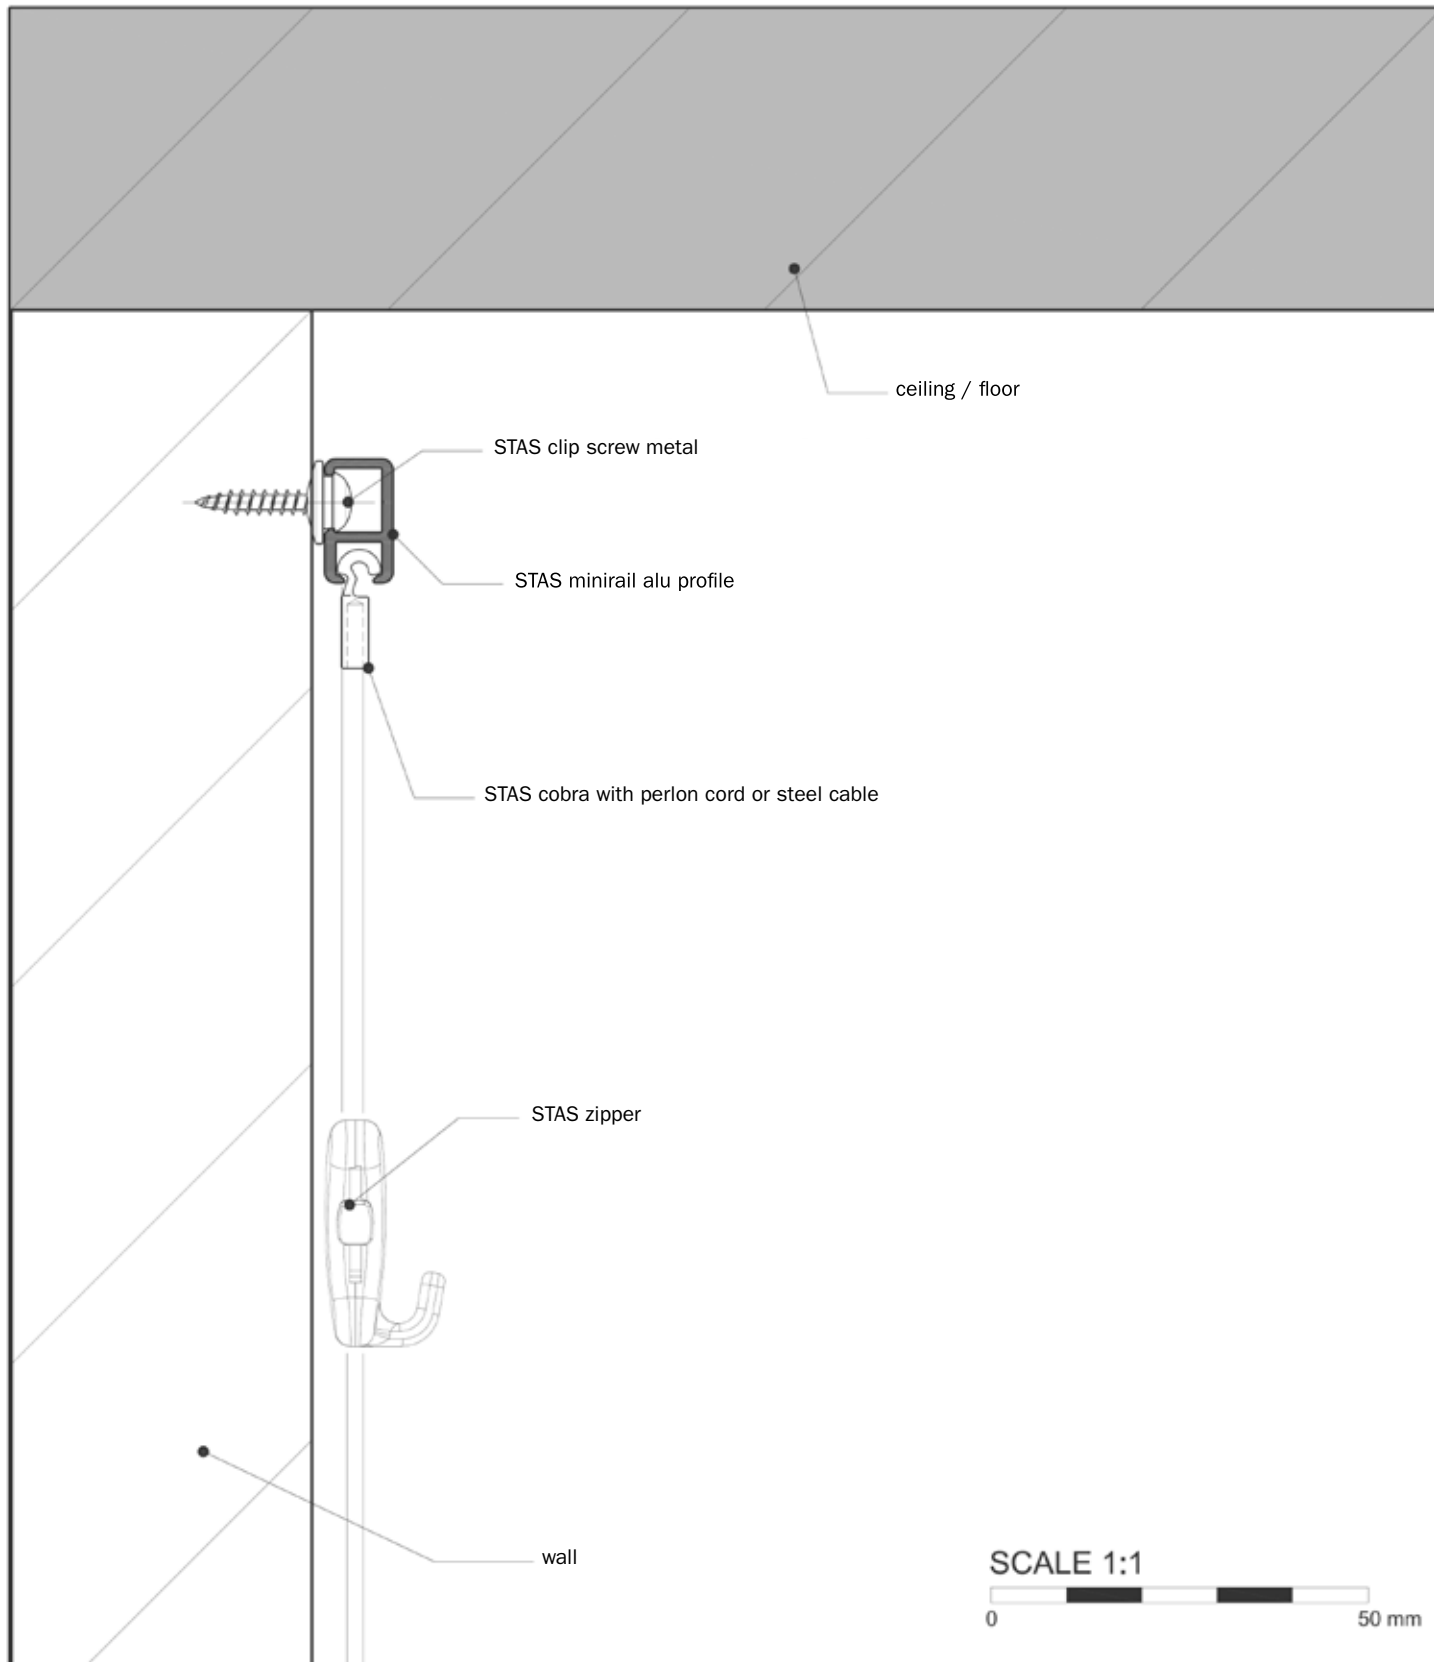

STAS minirail smart picture hanging systems

features:

- aluminium rail
- dimensions 9 x 16 mm
- capable of carrying loads up to 25 kg per meter

options:

- hooks and cords are available in various lengths, transparent or steel cable
- standard colour rail; RAL 9016 (white) or natural aluminium. Other colours and finishing on request