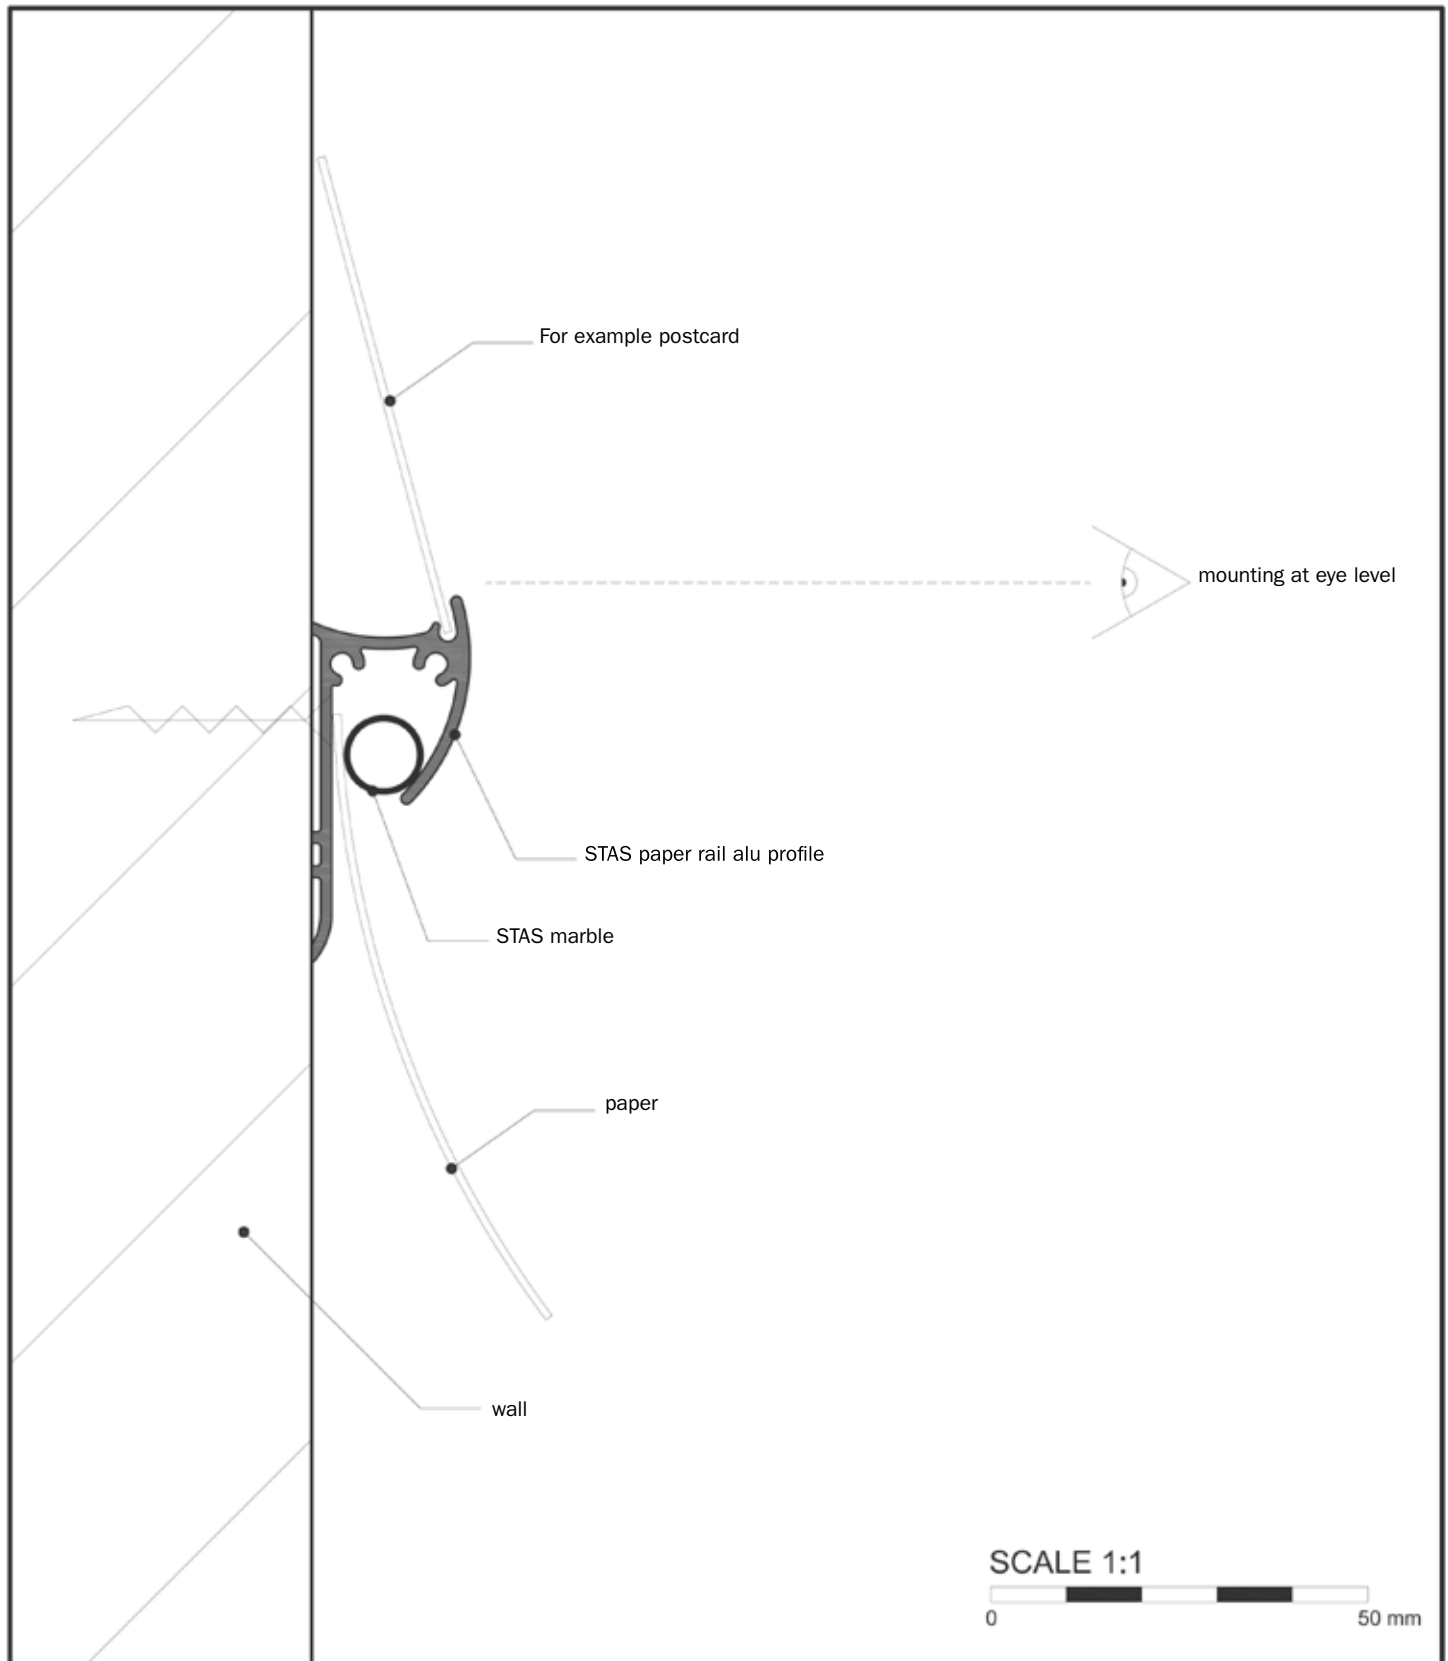

STAS paper-rail paper hanging systems

features:

- aluminium rail
- dimensions 50 x 21 mm

options:

- standard colour rail; RAL 9016 (white) or natural aluminium. Other colours and finishing on request
- system can be mounted also to adjustable rods