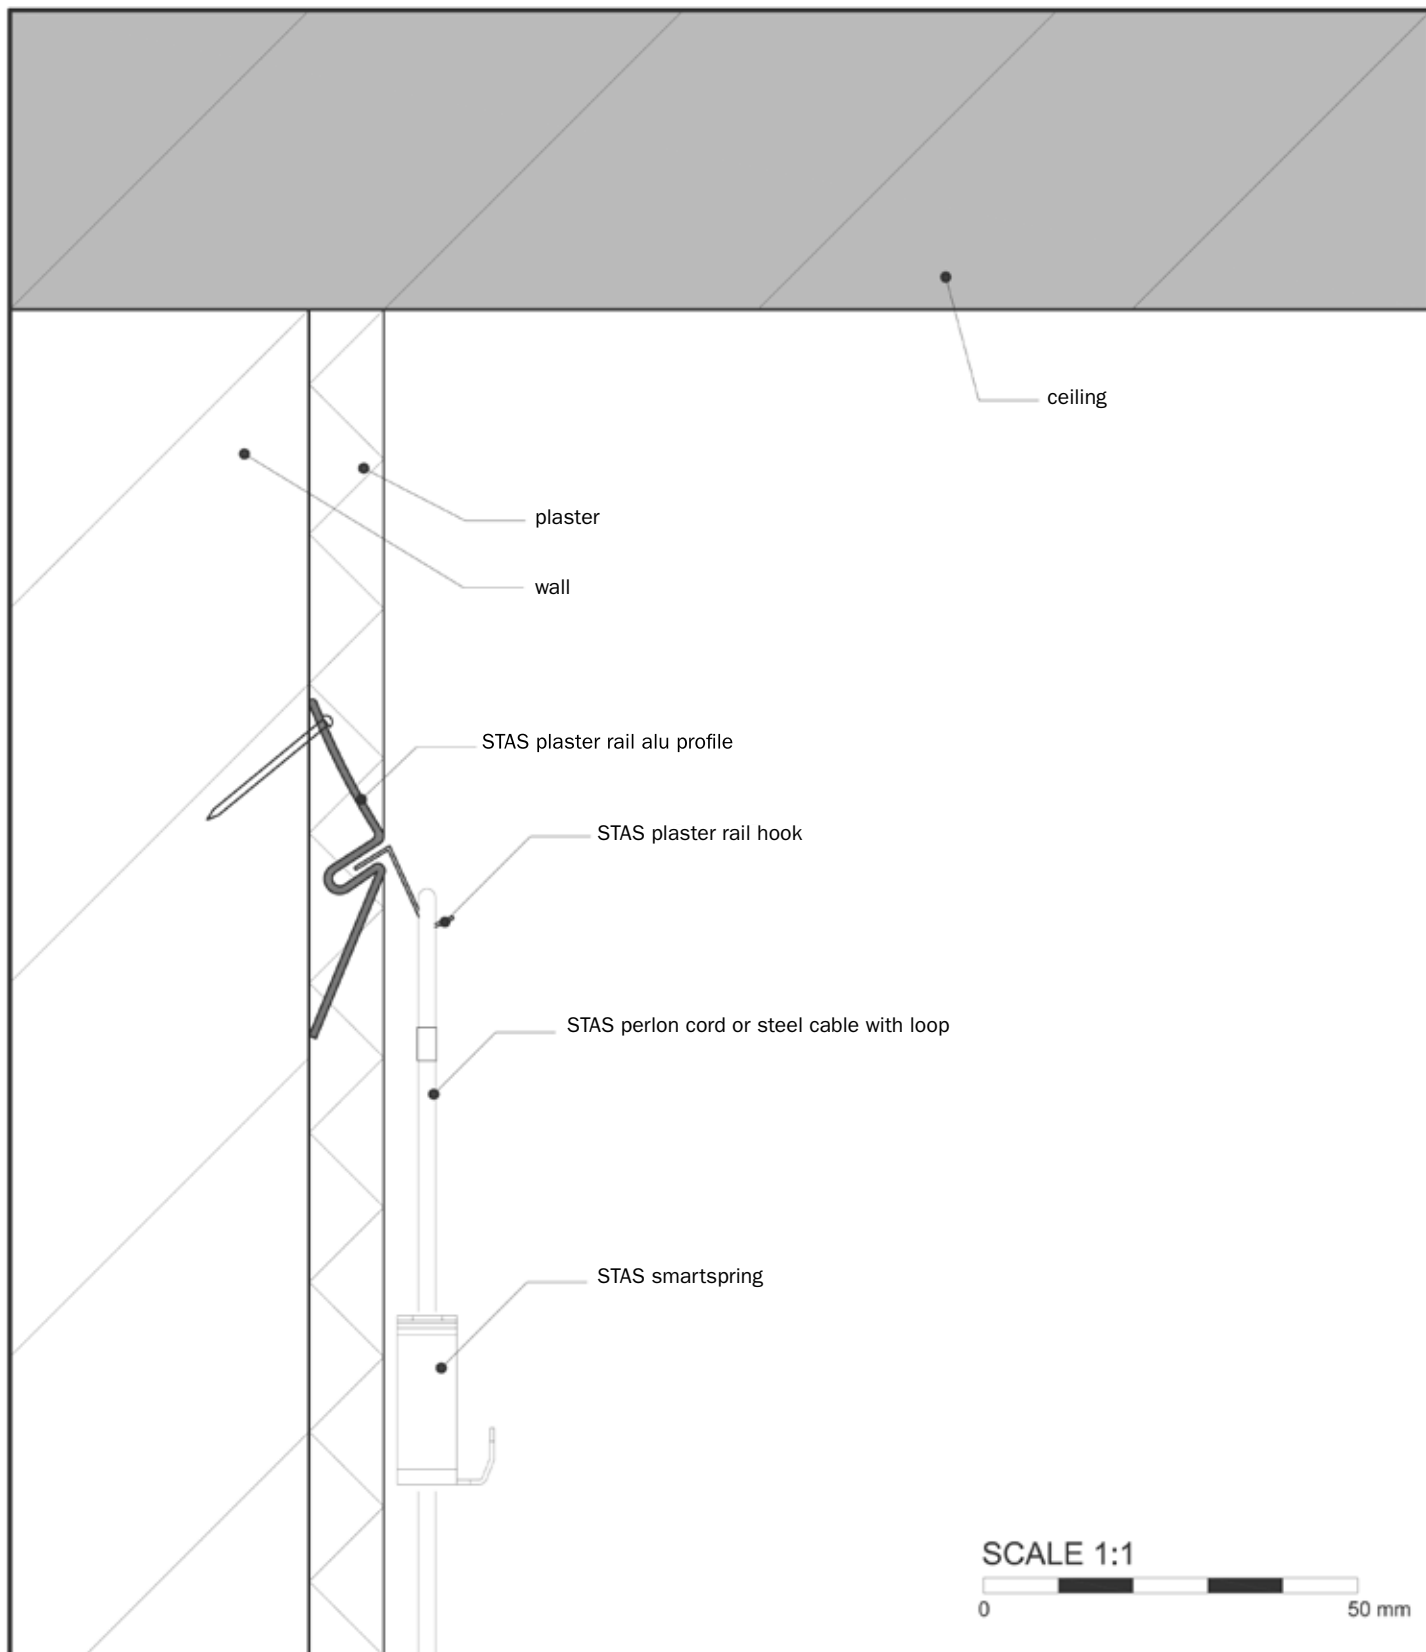

STAS plaster-rail picture hanging systems

features:

- zinc plated steel
- dimensions 43 x 10 mm
- capable of carrying loads up to 20 kg per meter

options:

- hooks and cords are available in various lengths, transparent or steel cable
- standard colour rail; RAL 9016 (white) or natural aluminium. Other colours and finishing on request