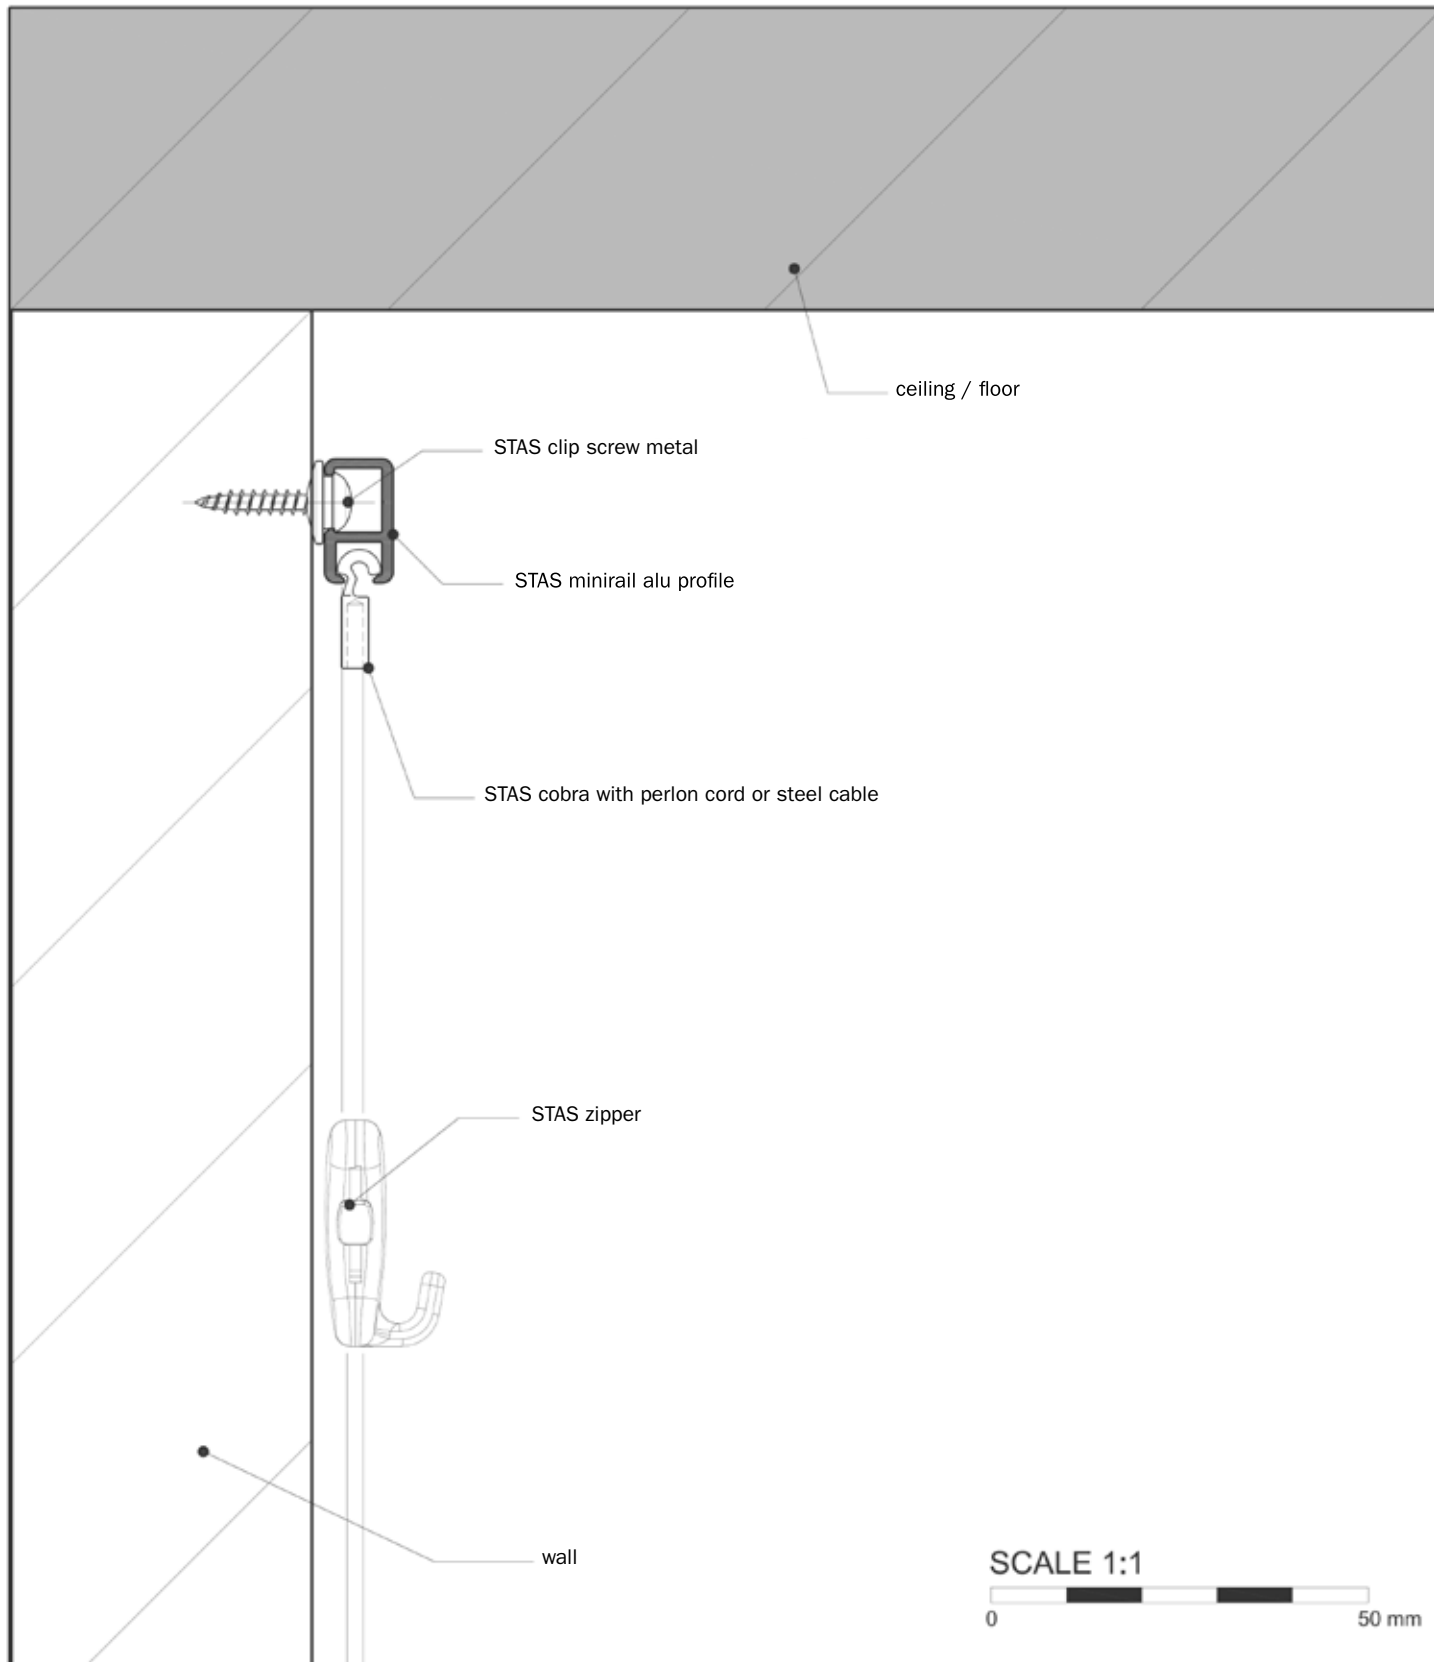

# STAS minirail smart picture hanging systems

## features:

- aluminium rail
- dimensions 9 x 16 mm
- capable of carrying loads up to 25 kg per meter

## options:

- hooks and cords are available in various lengths, transparent or steel cable
- standard colour rail; RAL 9016 (white) or natural aluminium. Other colours and finishing on request

STAS supplies multifunctional picture hanging systems and accessories for every wall and ceiling,